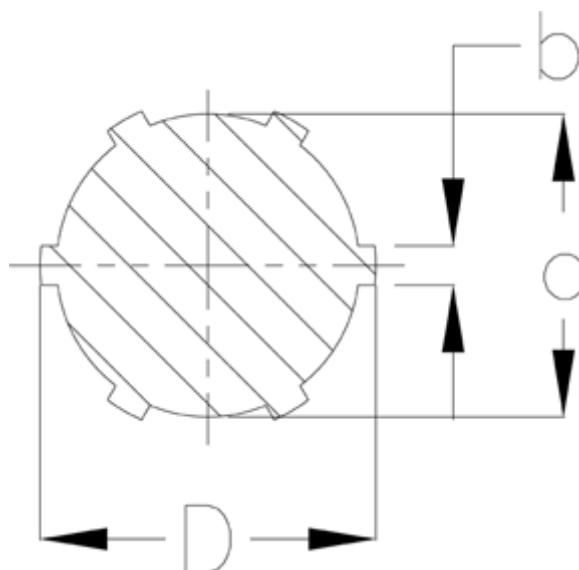

Article number: 0752421000

Description: Spline shaft 1000524002
B6 x 16 x 20 length 1000

Measures

b = 4

d = 16

D = 20

Description = B 6x16x20

Length = 1000